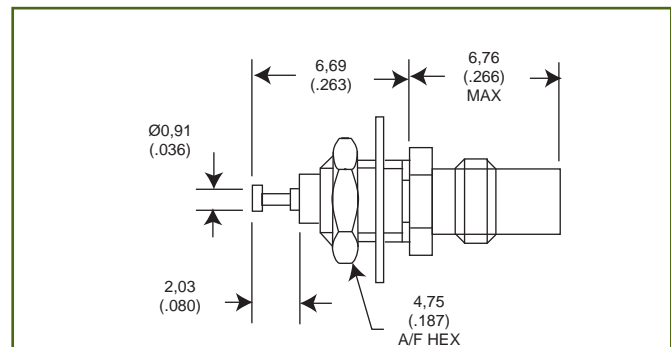

Right Angle Plug

Part Number	Cable Numbers	A
050 - 428 - 3188220	RG174/U, 316/U	10,16 (.400)
050 - 428 - 3196220	RG178/U, 196/U	9,40 (.370)

Assembly Instructions

- 050 - 428 - 3188220 AI 286 (Page 45)
- 050 - 428 - 3196220 AI 696 (Page 45)

Bulkhead Receptacle - Rear Mount
Mounting Nut Outside Panel

Part Number
050 - 443 - 0000220

Mounting Plan U (Page 40)

Bulkhead Receptacle - Front Mount
Mounting Nut Inside Panel

Part Number
050 - 445 - 0000220

Mounting Plan U (Page 40)

Dimensions shown in mm (inch)
Specifications and dimensions subject to change
www.ittcannon.com