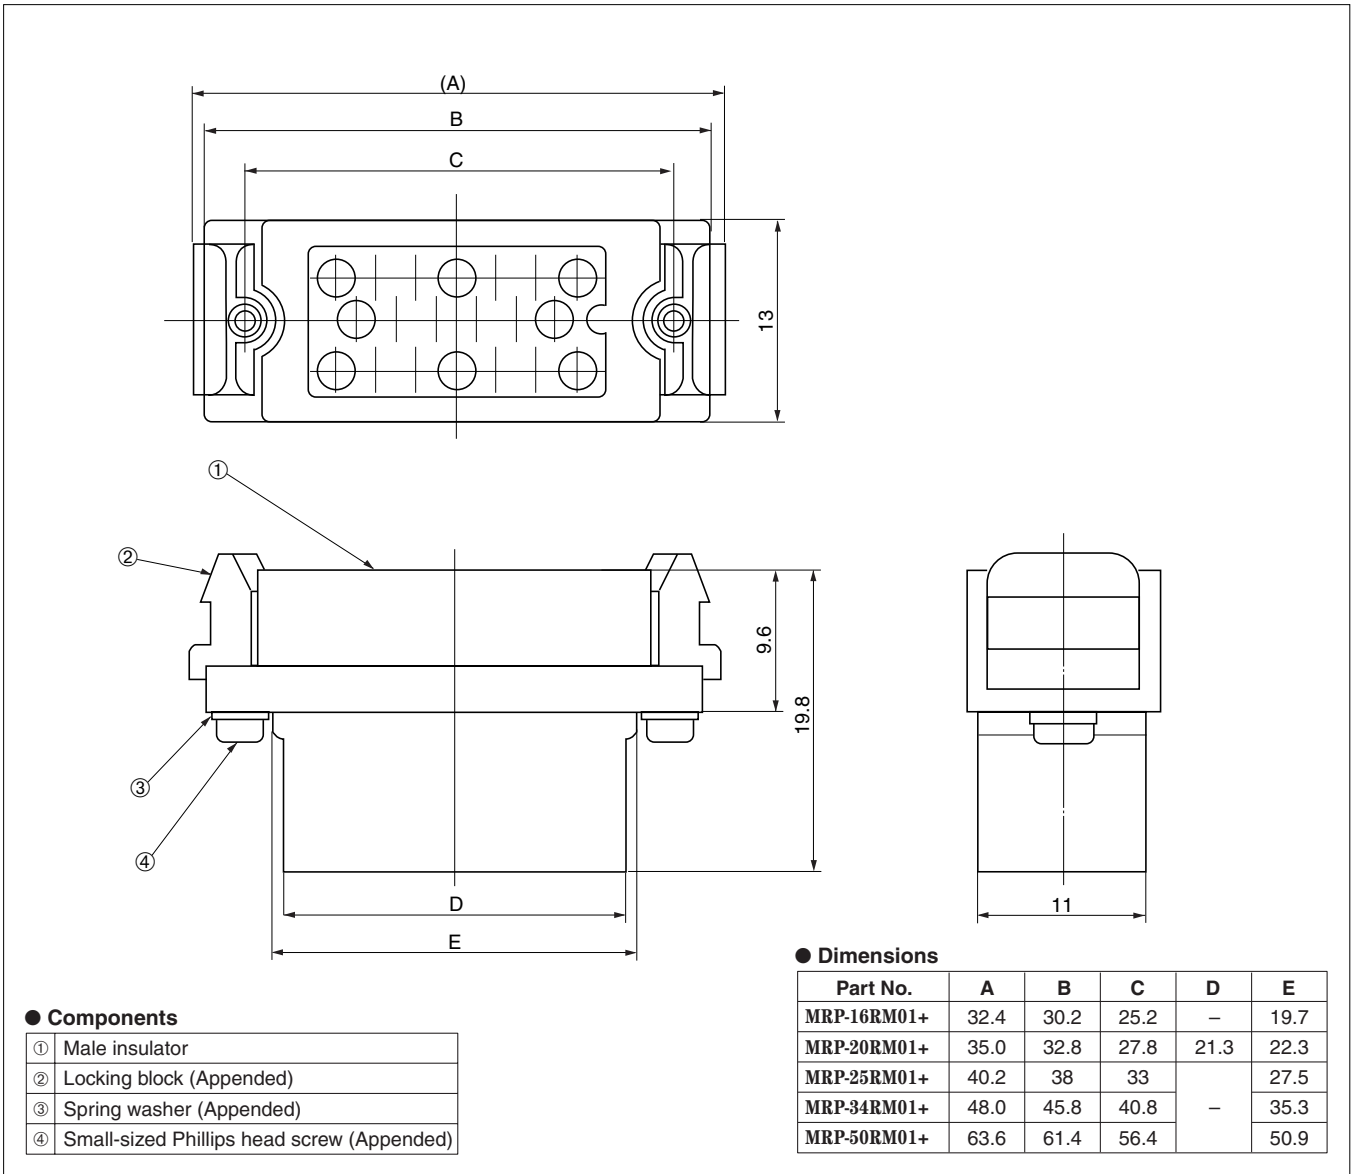

Crimping type male insulator with locking block for panel MRP-()RM01+

Rectangular connector

For panel

Crimping

With locking block

RoHS

● Configuration of product Part No.

MRP- () R M01+

① ② ③ ④

- ① Series name
- ② No. of contacts: 16, 20, 25, 34 or 50
- ③ With locking block
- ④ Male insulator

Applicable contacts: MRP-M1() ()