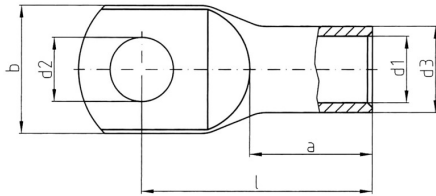

Data sheet

KRN-M8/-4

Weidmüller Interface GmbH & Co. KG
Klingenbergstraße 26
D-32758 Detmold
Germany

www.weidmueller.com

Drawings