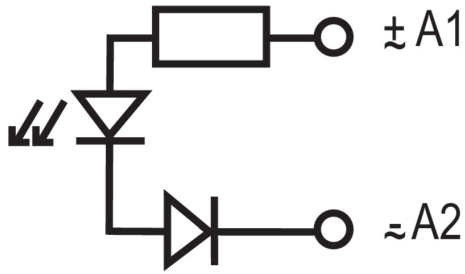

RIM-I 3 110/230VUC

Weidmüller Interface GmbH & Co. KG
Klingenbergstraße 26
D-32758 Detmold
Germany

www.weidmueller.com

Drawings

Wiring diagram