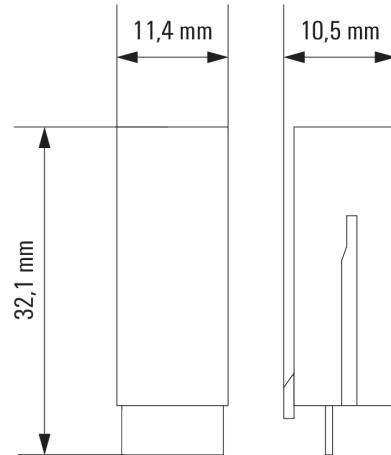

Dimensional drawing